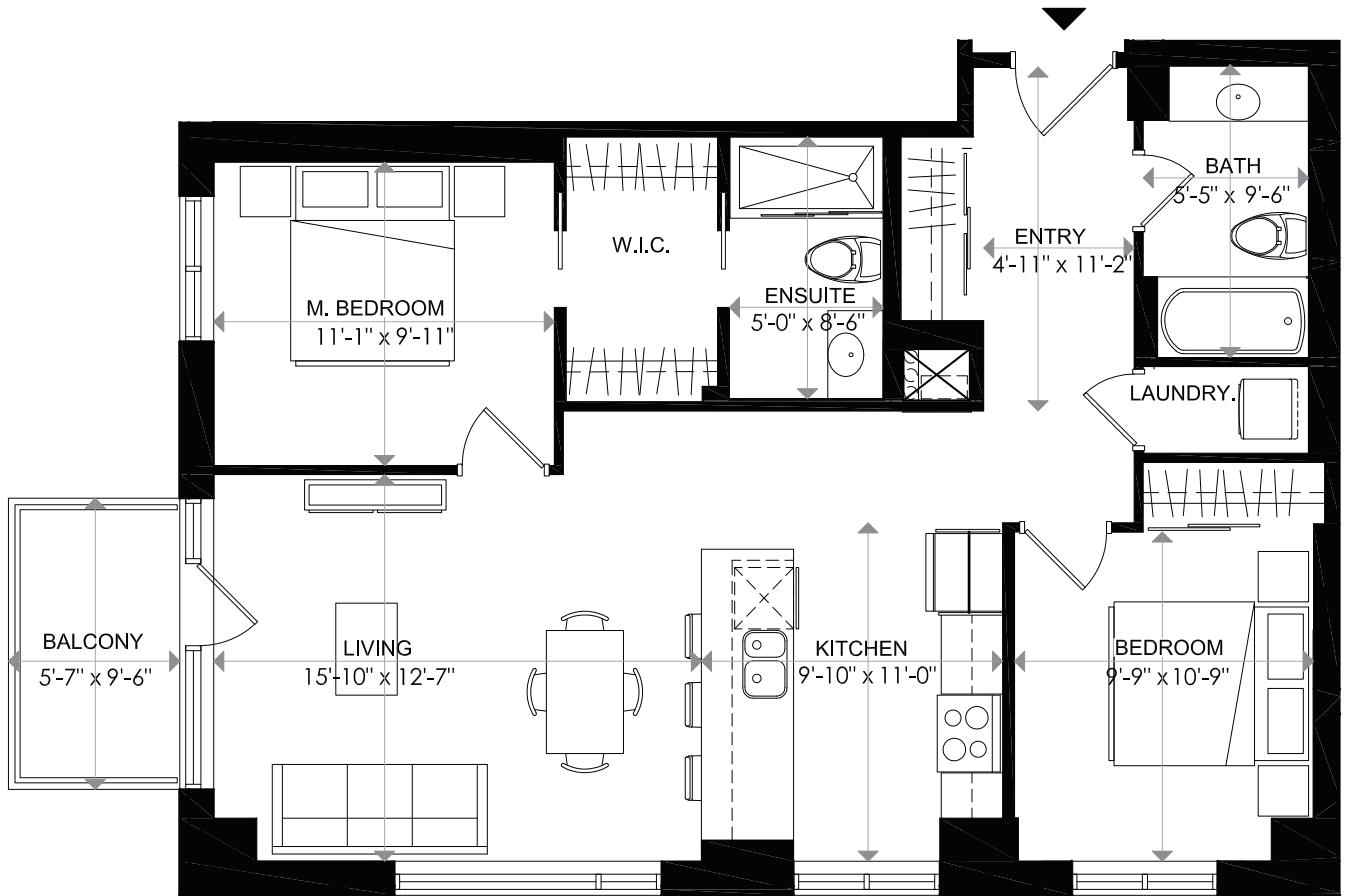

TOWARDS WELLINGTON ST.

1140 WELLINGTON

1140 WELLINGTON

LEVEL 8 - UNIT 10

2 BEDROOM

INDOOR LIVING 965 sq. ft
 BALCONY 52 sq. ft
 TOTAL 1017 sq. ft

0 1 2 m

18/02/16