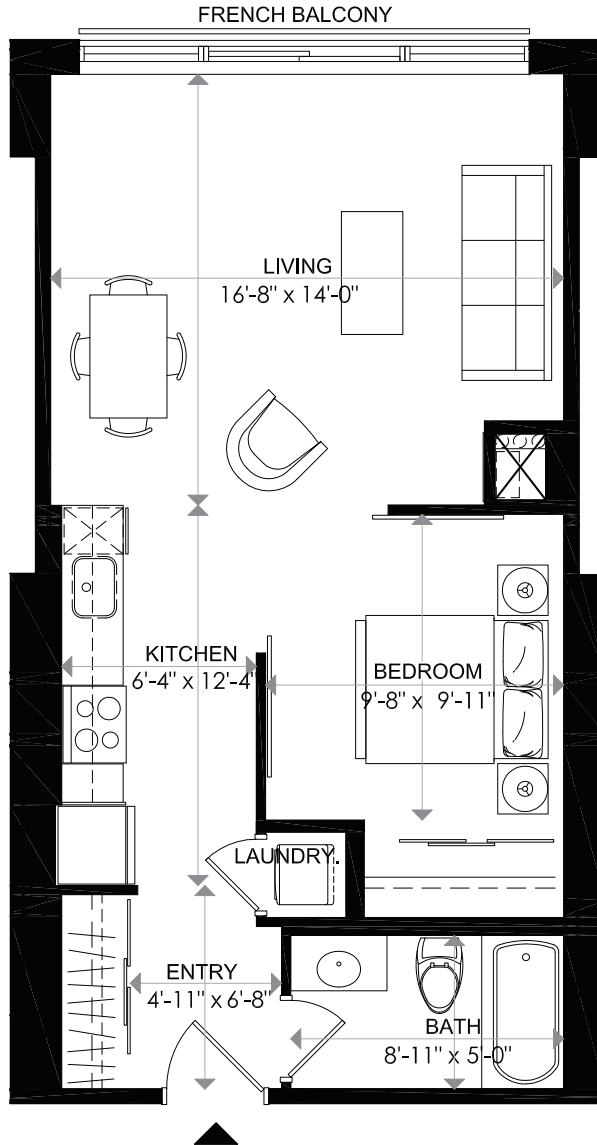

TOWARDS WELLINGTON ST.

1140 WELLINGTON

1140 WELLINGTON

LEVEL 8 - UNIT 1
1 BEDROOM

INDOOR LIVING 612 sq. ft
BALCONY French Balcony
TOTAL 612 sq. ft

18/02/16