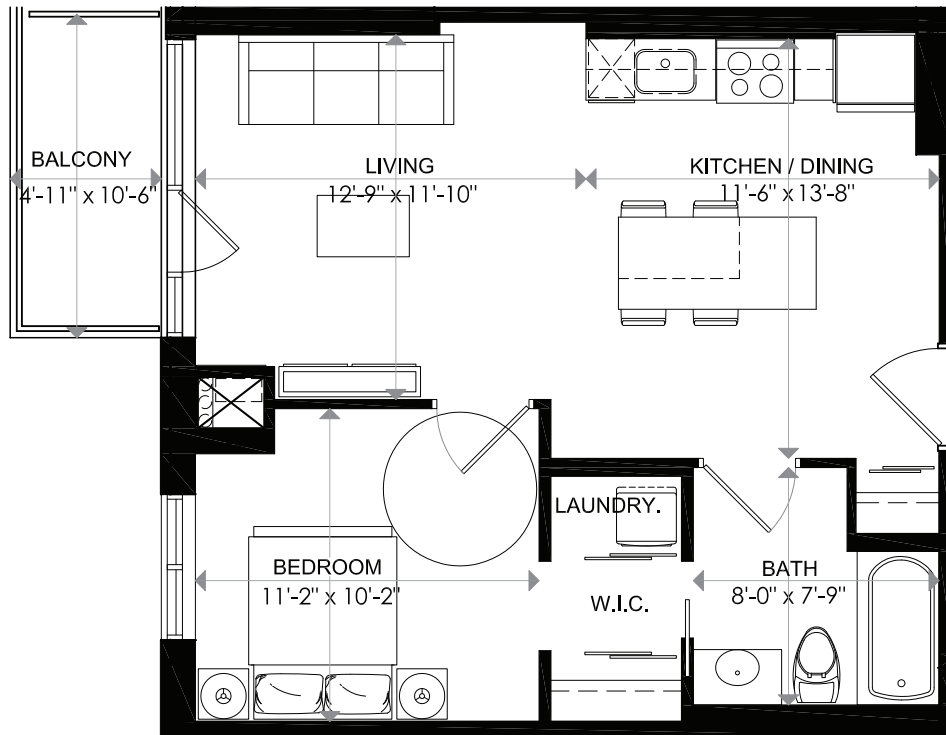

# 1140 WELLINGTON

## 1140 WELLINGTON LEVEL 7 - UNIT 11 1 BEDROOM

INDOOR LIVING	601 sq. ft
BALCONY	51 sq. ft
TOTAL	652 sq. ft

18/02/16