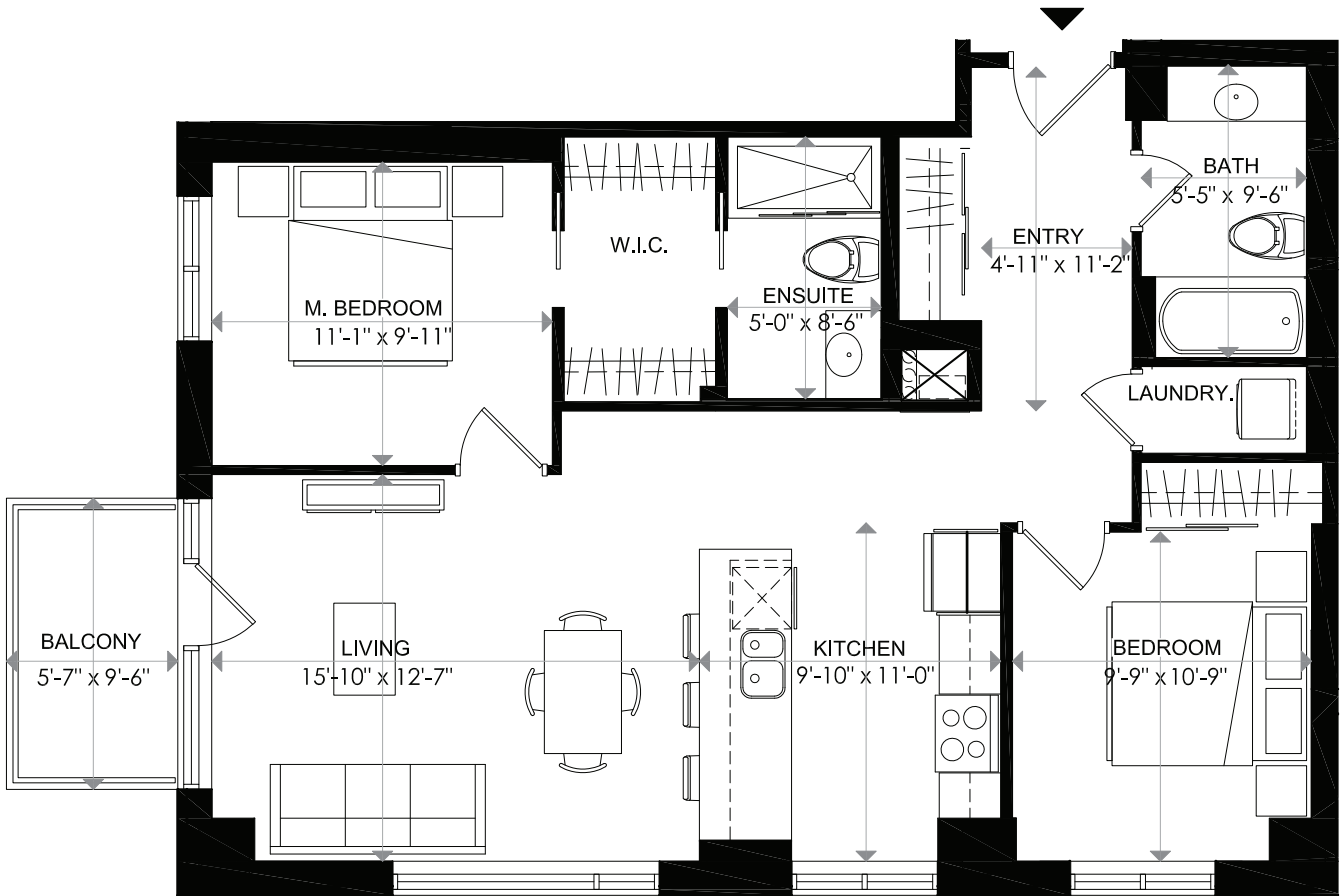

TOWARDS WELLINGTON ST.

1140 WELLINGTON

1140 WELLINGTON

LEVEL 7 - UNIT 10

2 BEDROOM

INDOOR LIVING 965 sq. ft
 BALCONY 52 sq. ft
 TOTAL 1017 sq. ft

0 1 2 m

18/02/16