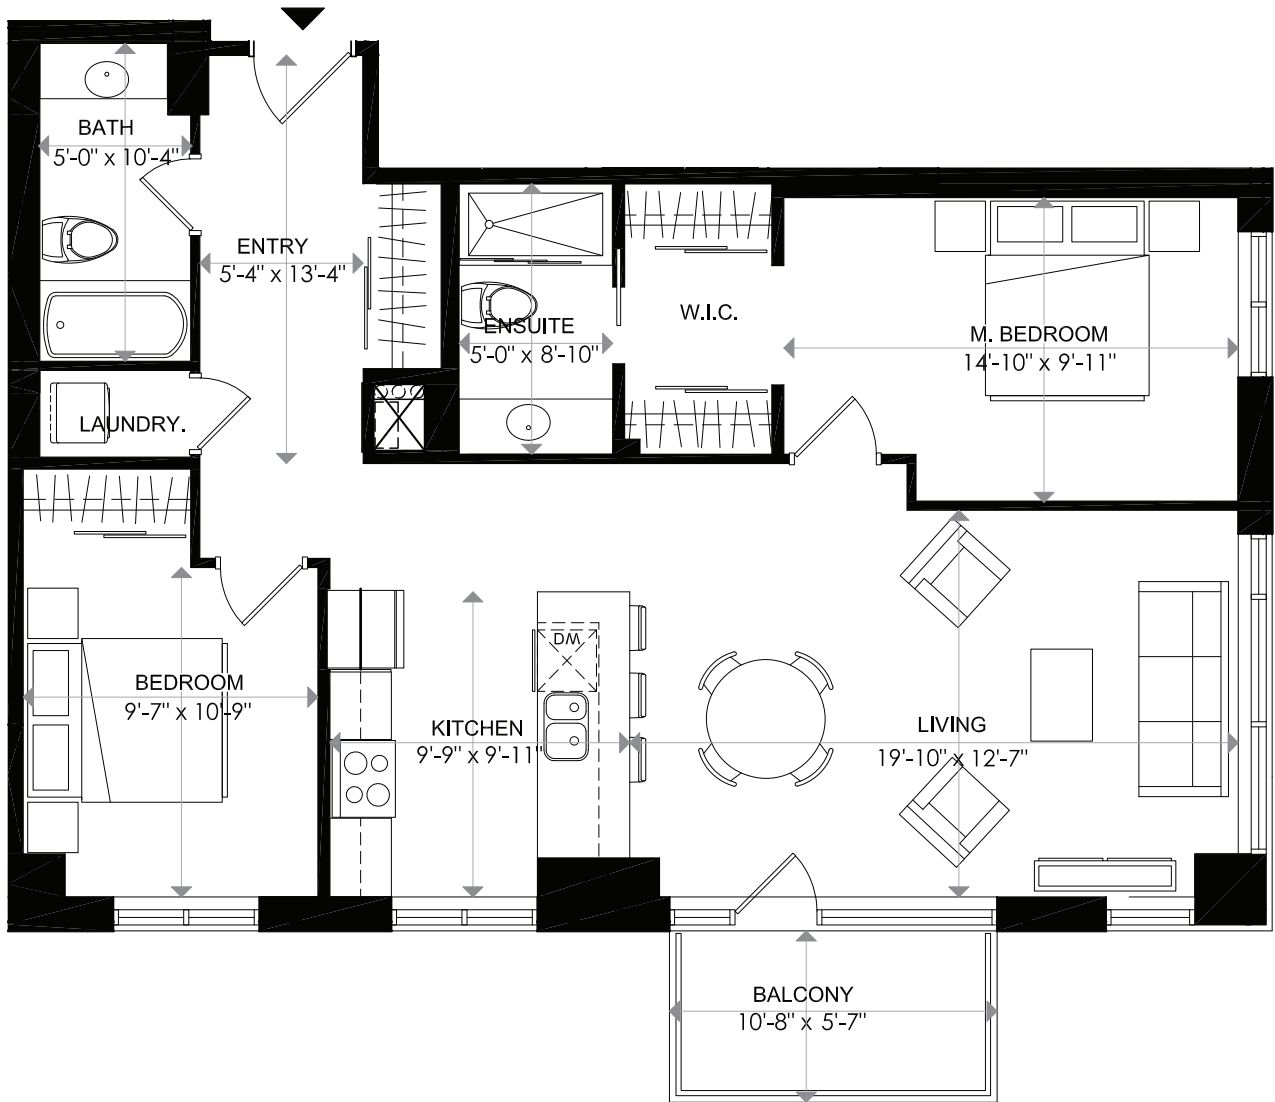

TOWARDS WELLINGTON ST.

1140 WELLINGTON

1140 WELLINGTON

LEVEL 6 - UNIT 6
2 BEDROOM

INDOOR LIVING 1062 sq. ft
BALCONY 59 sq. ft
TOTAL 1121 sq. ft

0 1 2 m

18/02/16