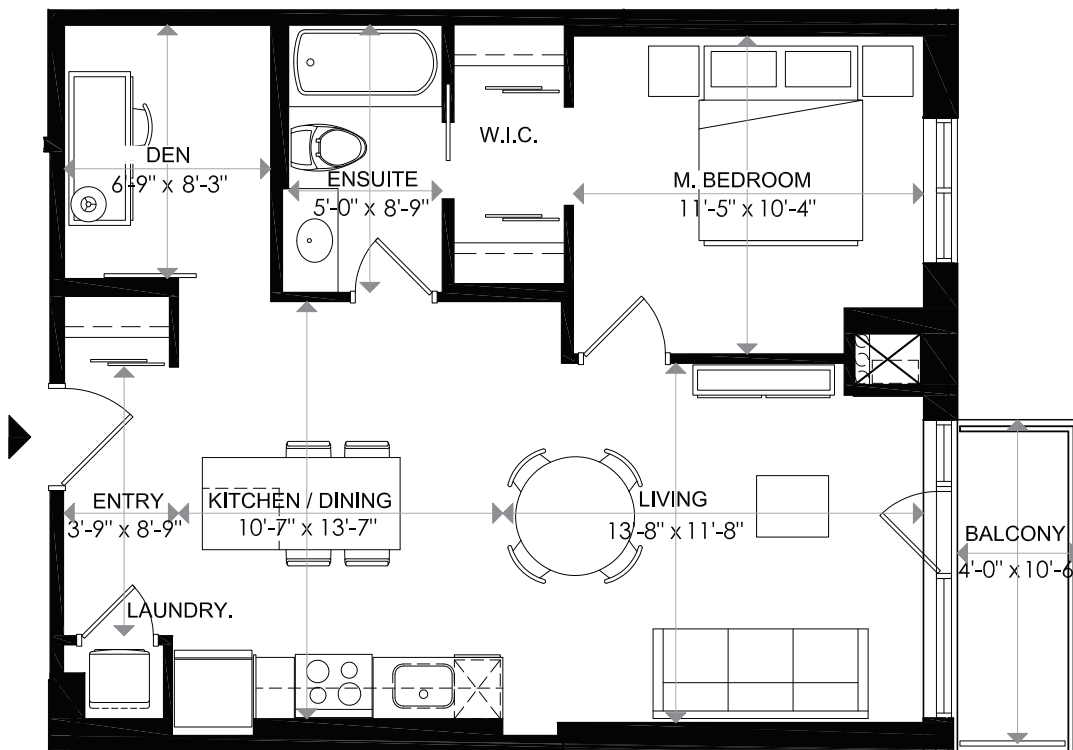

# 1140 WELLINGTON

## 1140 WELLINGTON

LEVEL 6 - UNIT 4  
1 BEDROOM + DEN

INDOOR LIVING 697 sq. ft  
BALCONY 42 sq. ft  
TOTAL 739 sq. ft

0 1 2 m  
18/02/16