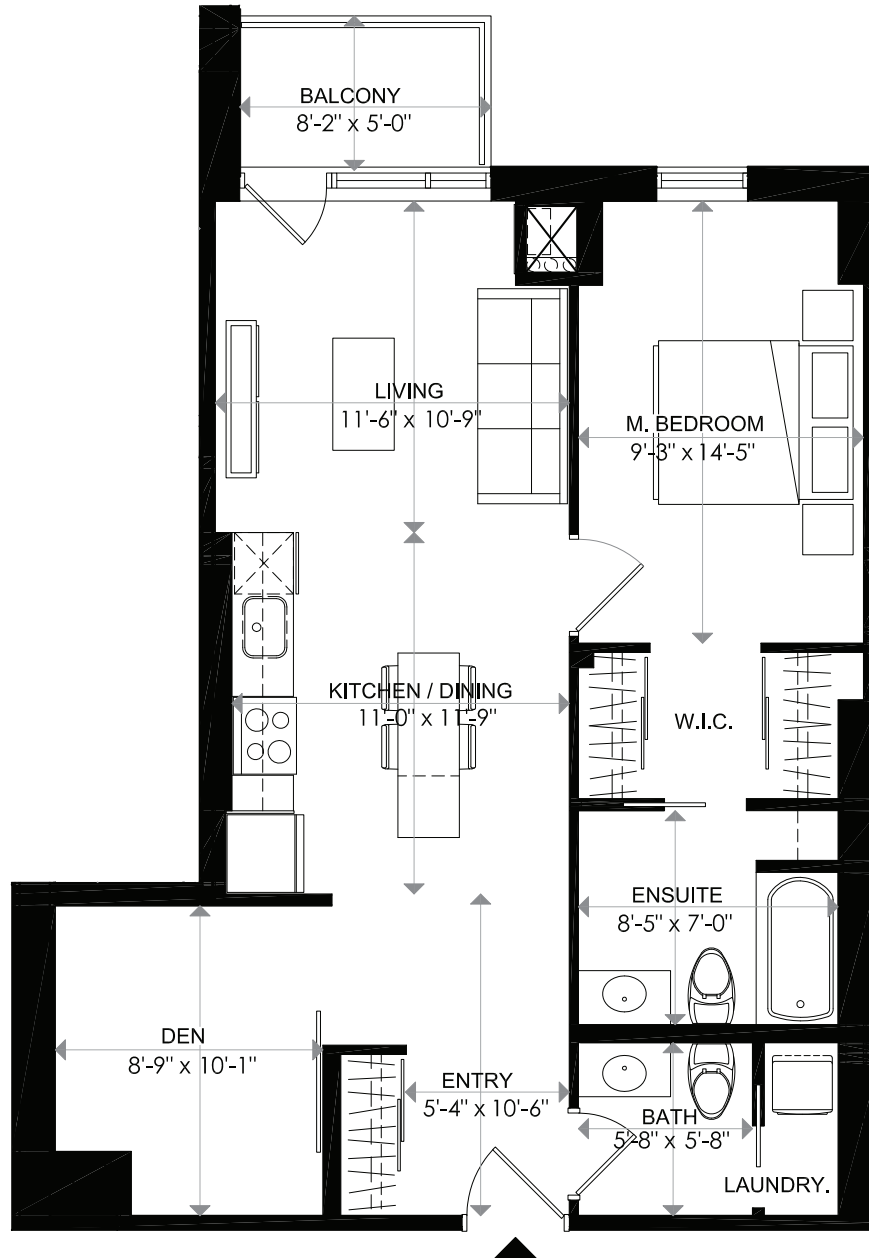

TOWARDS WELLINGTON ST.

1140 WELLINGTON

1140 WELLINGTON

LEVEL 6 - UNIT 14

1 BEDROOM + DEN

INDOOR LIVING 809 sq. ft
BALCONY 41 sq. ft
TOTAL 850 sq. ft

0 1 2 m

18/02/16