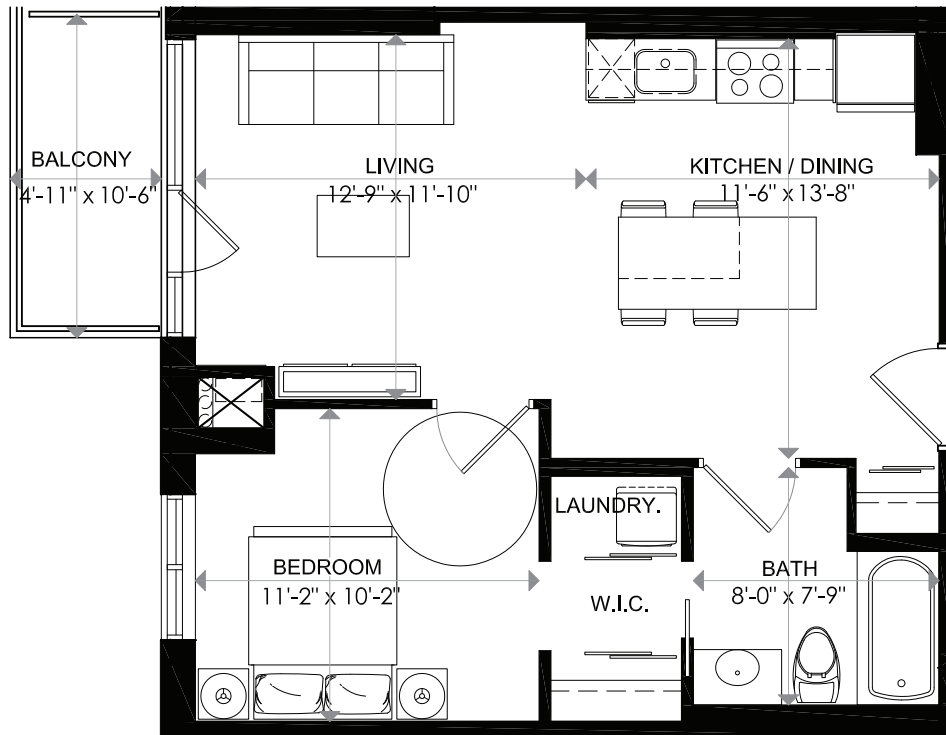

TOWARDS WELLINGTON ST.

1140 WELLINGTON

1140 WELLINGTON

LEVEL 6 - UNIT 11

1 BEDROOM

INDOOR LIVING 601 sq. ft
 BALCONY 51 sq. ft
 TOTAL 652 sq. ft

0 1 2 m

18/02/16