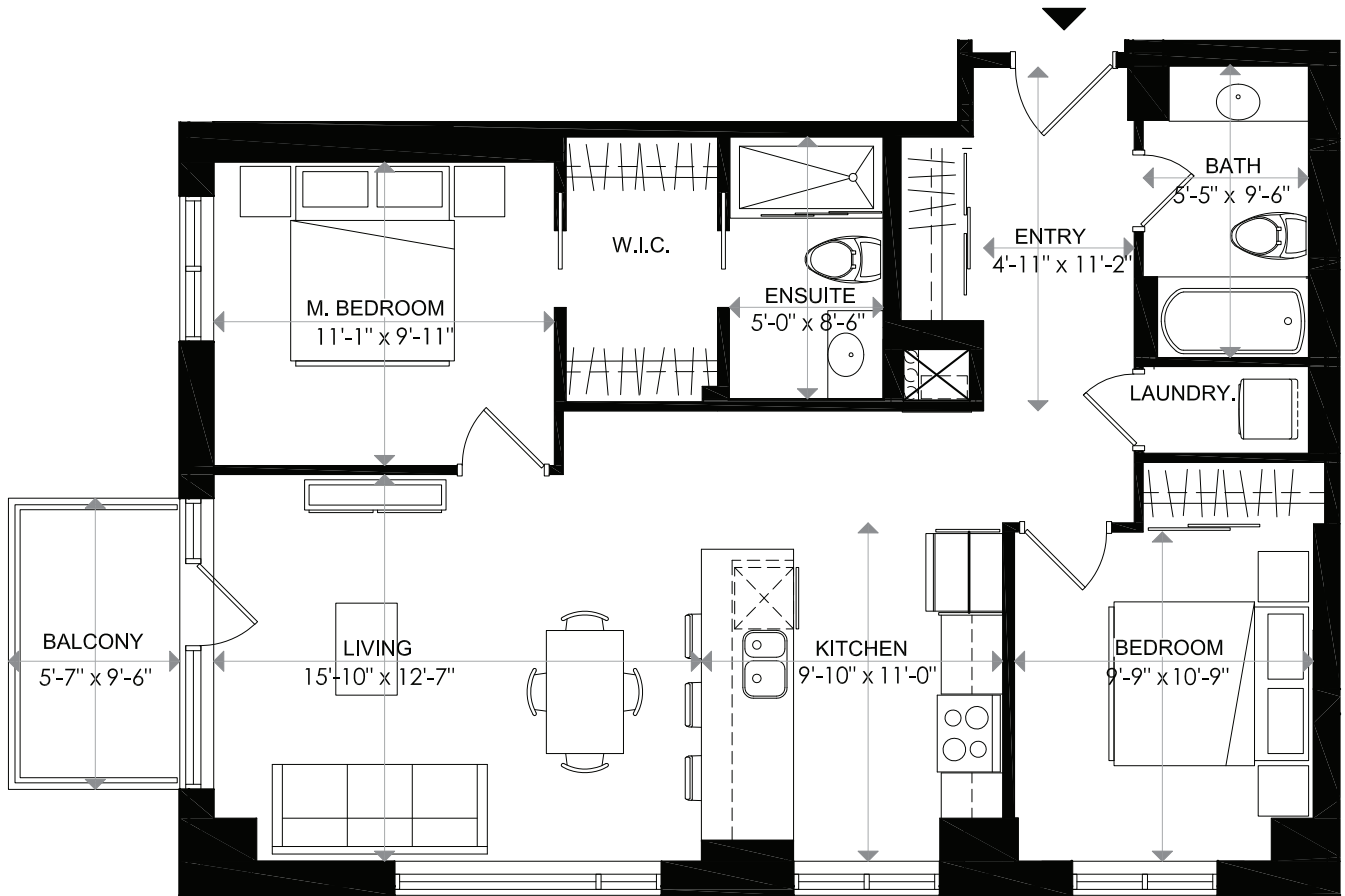

TOWARDS WELLINGTON ST.

1140 WELLINGTON

1140 WELLINGTON

LEVEL 6 - UNIT 10

2 BEDROOM

INDOOR LIVING 965 sq. ft
 BALCONY 52 sq. ft
 TOTAL 1017 sq. ft

0 1 2 m

18/02/16