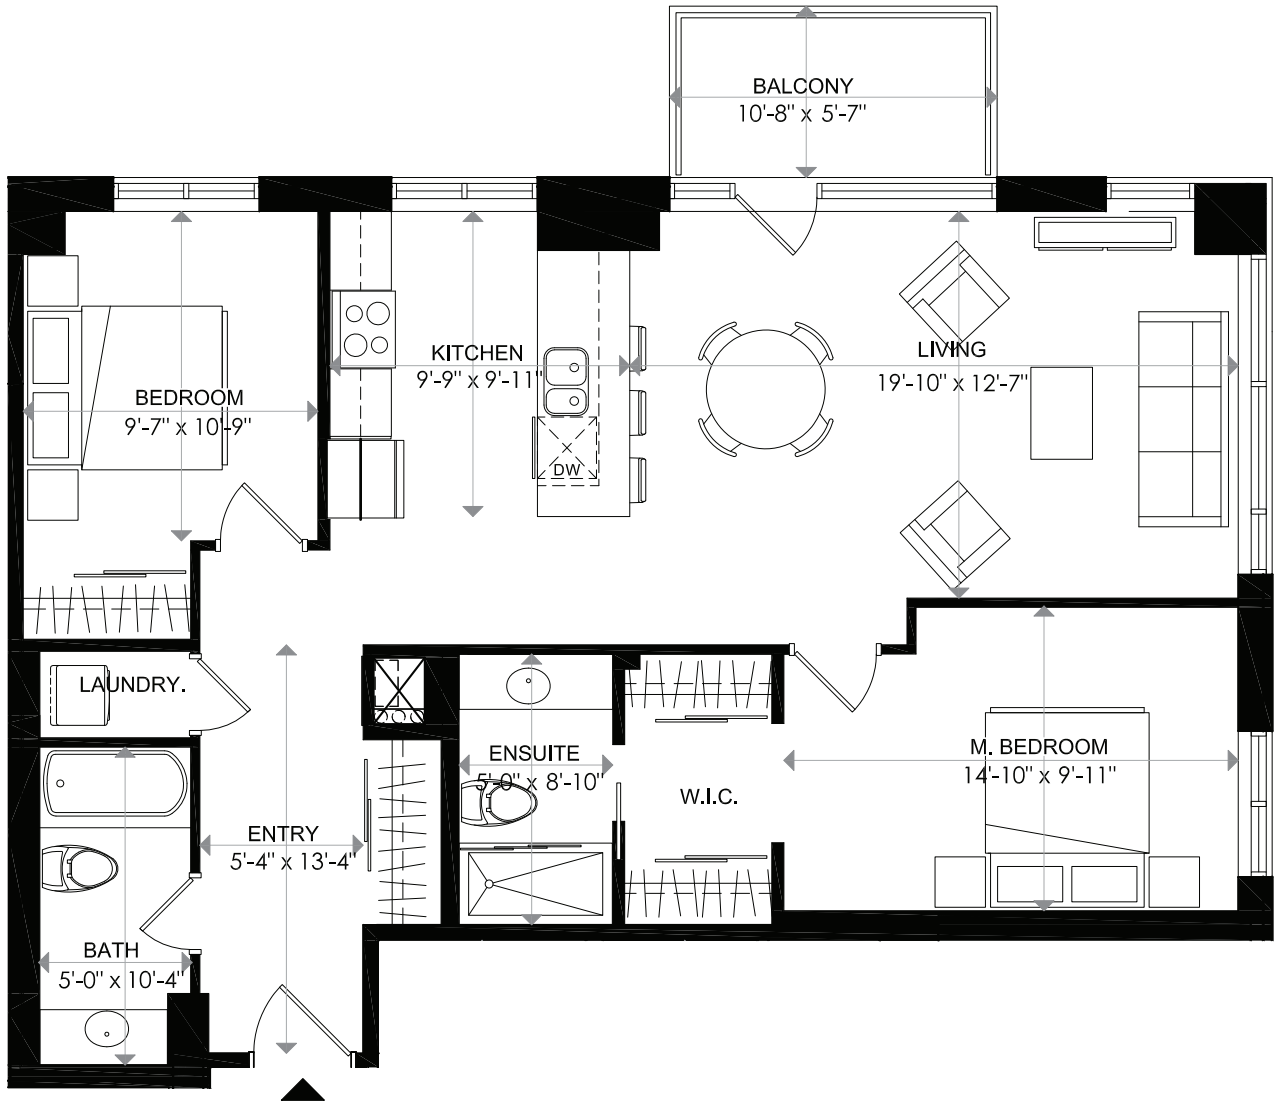

TOWARDS WELLINGTON ST.

1140 WELLINGTON

1140 WELLINGTON

LEVEL 5 - UNIT 3
2 BEDROOM

INDOOR LIVING 1062 sq. ft
BALCONY 59 sq. ft
TOTAL 1121 sq. ft

0 1 2 m
18/02/16