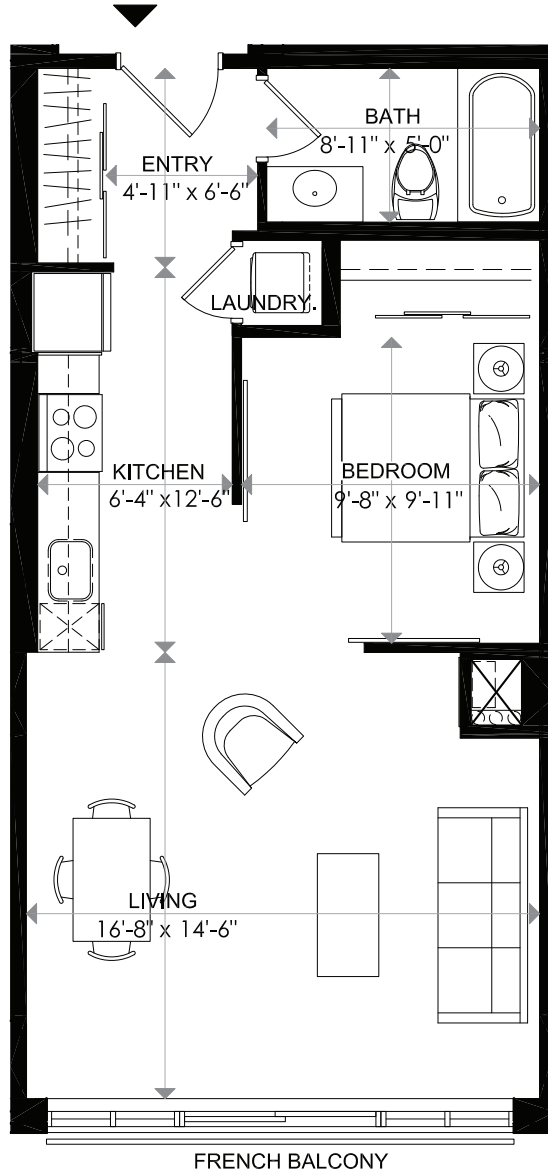

TOWARDS WELLINGTON ST.

1140 WELLINGTON

1140 WELLINGTON

LEVEL 4 - UNIT 8
1 BEDROOM

INDOOR LIVING 617 sq. ft
BALCONY French Balcony
TOTAL 617 sq. ft

18/02/16