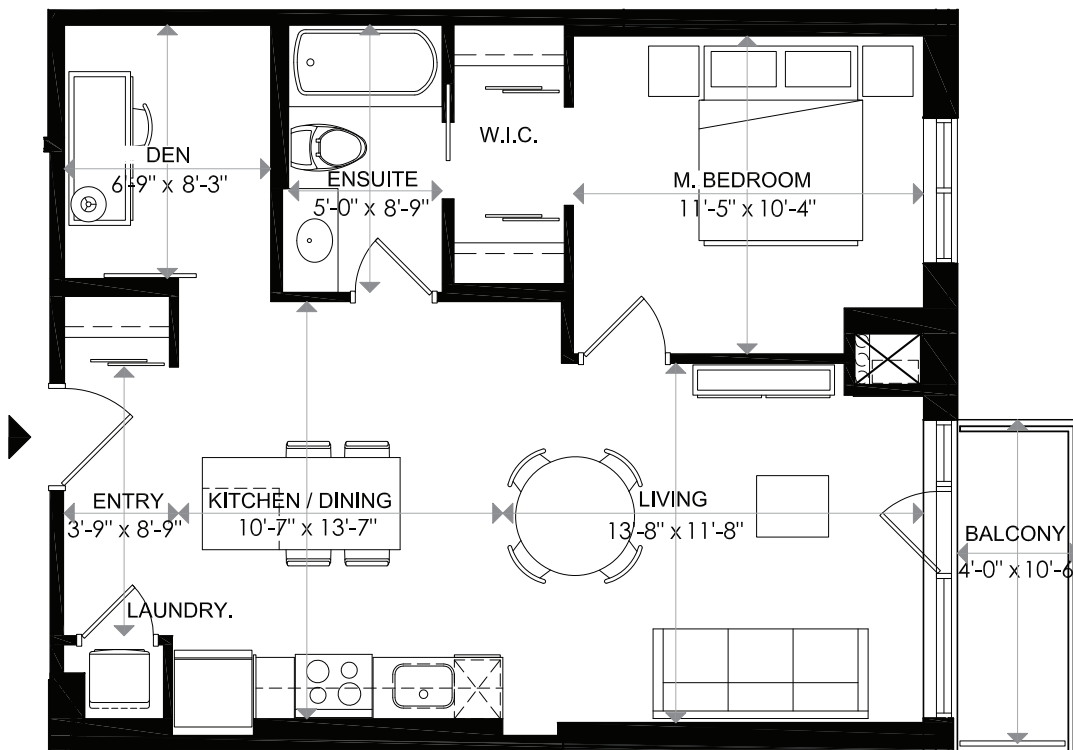

TOWARDS WELLINGTON ST.

1140 WELLINGTON

1140 WELLINGTON

LEVEL 4 - UNIT 4
1 BEDROOM + DEN

INDOOR LIVING 697 sq. ft
BALCONY 42 sq. ft
TOTAL 739 sq. ft

0 1 2 m
18/02/16