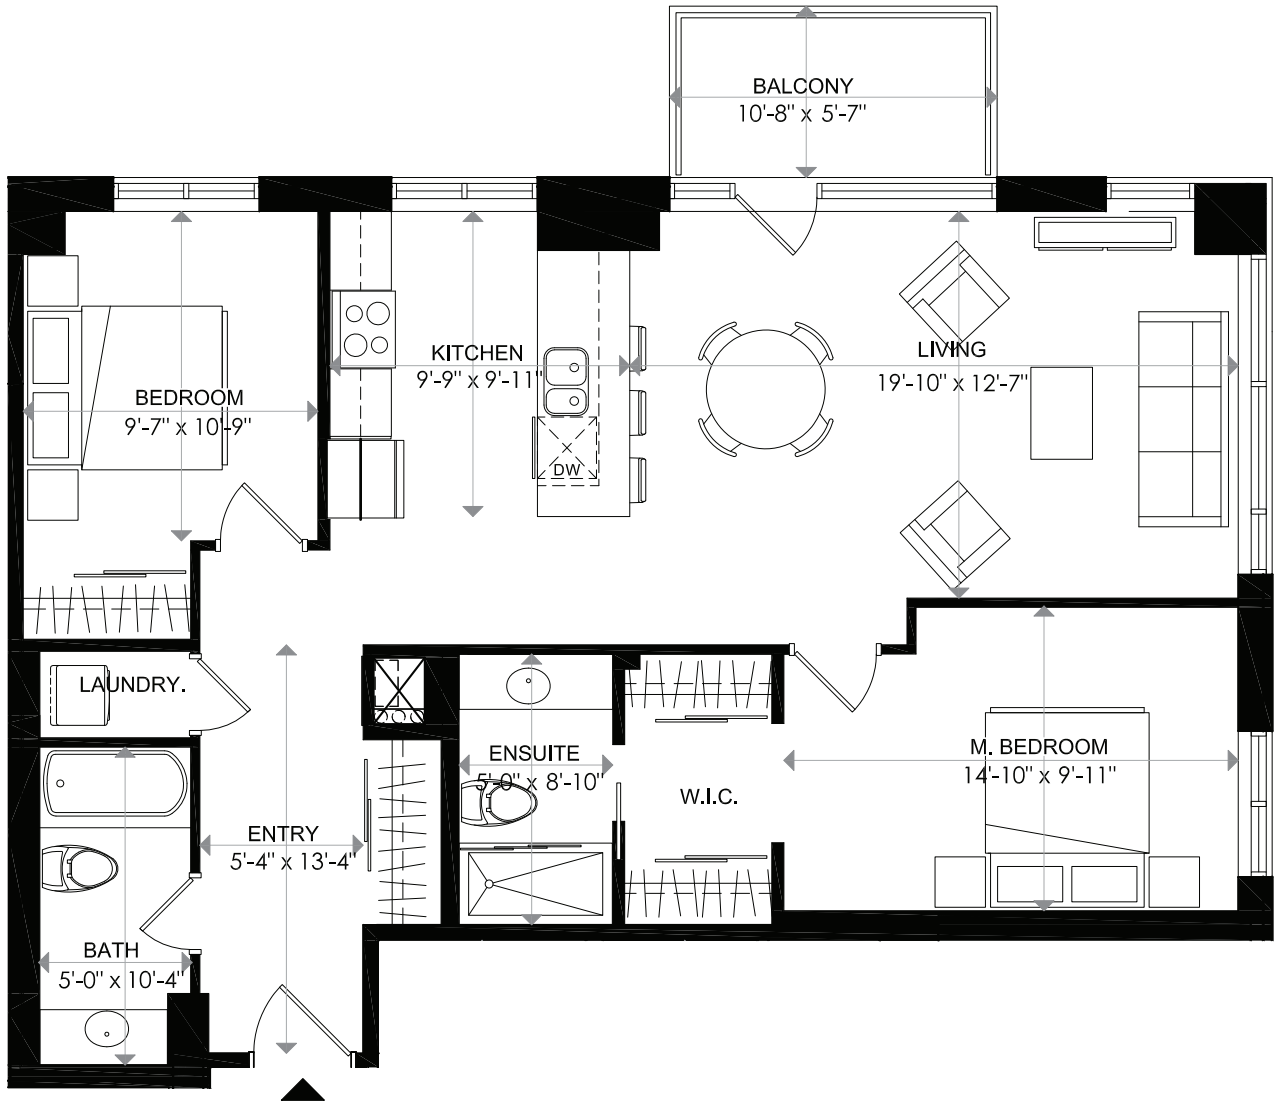

# 1140 WELLINGTON

## 1140 WELLINGTON

LEVEL 3 - UNIT 3  
2 BEDROOM

INDOOR LIVING 1062 sq. ft  
BALCONY 59 sq. ft  
TOTAL 1121 sq. ft

0 1 2 m  
18/02/16