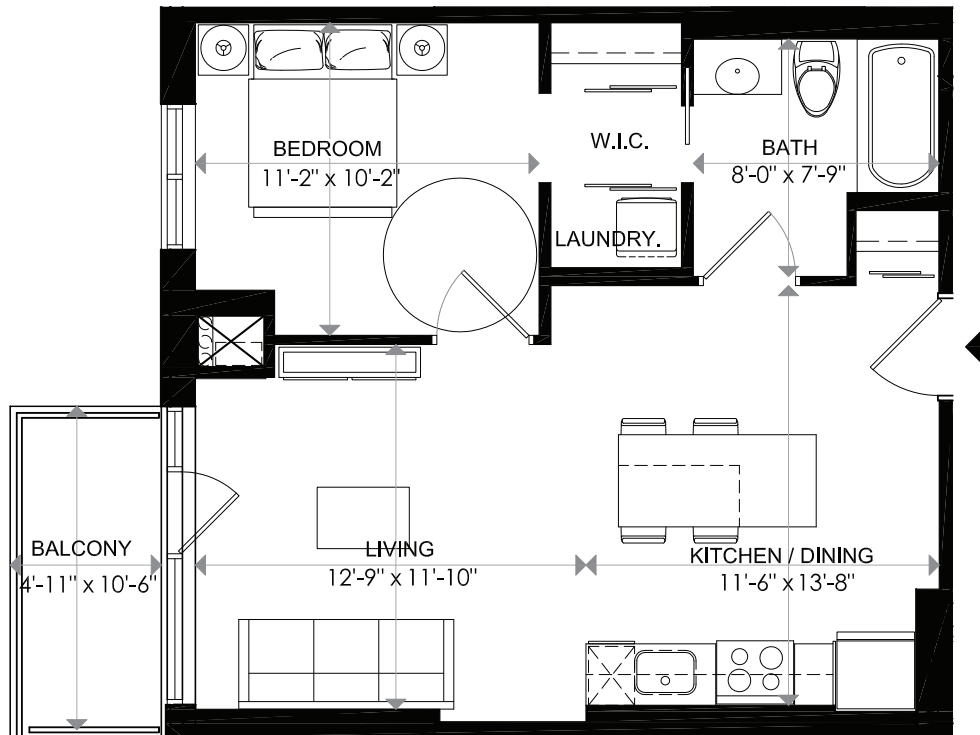

# 1140 WELLINGTON

## 1140 WELLINGTON

LEVEL 3 - UNIT 12  
1 BEDROOM

INDOOR LIVING	601 sq. ft
BALCONY	51 sq. ft
TOTAL	652 sq. ft

18/02/16