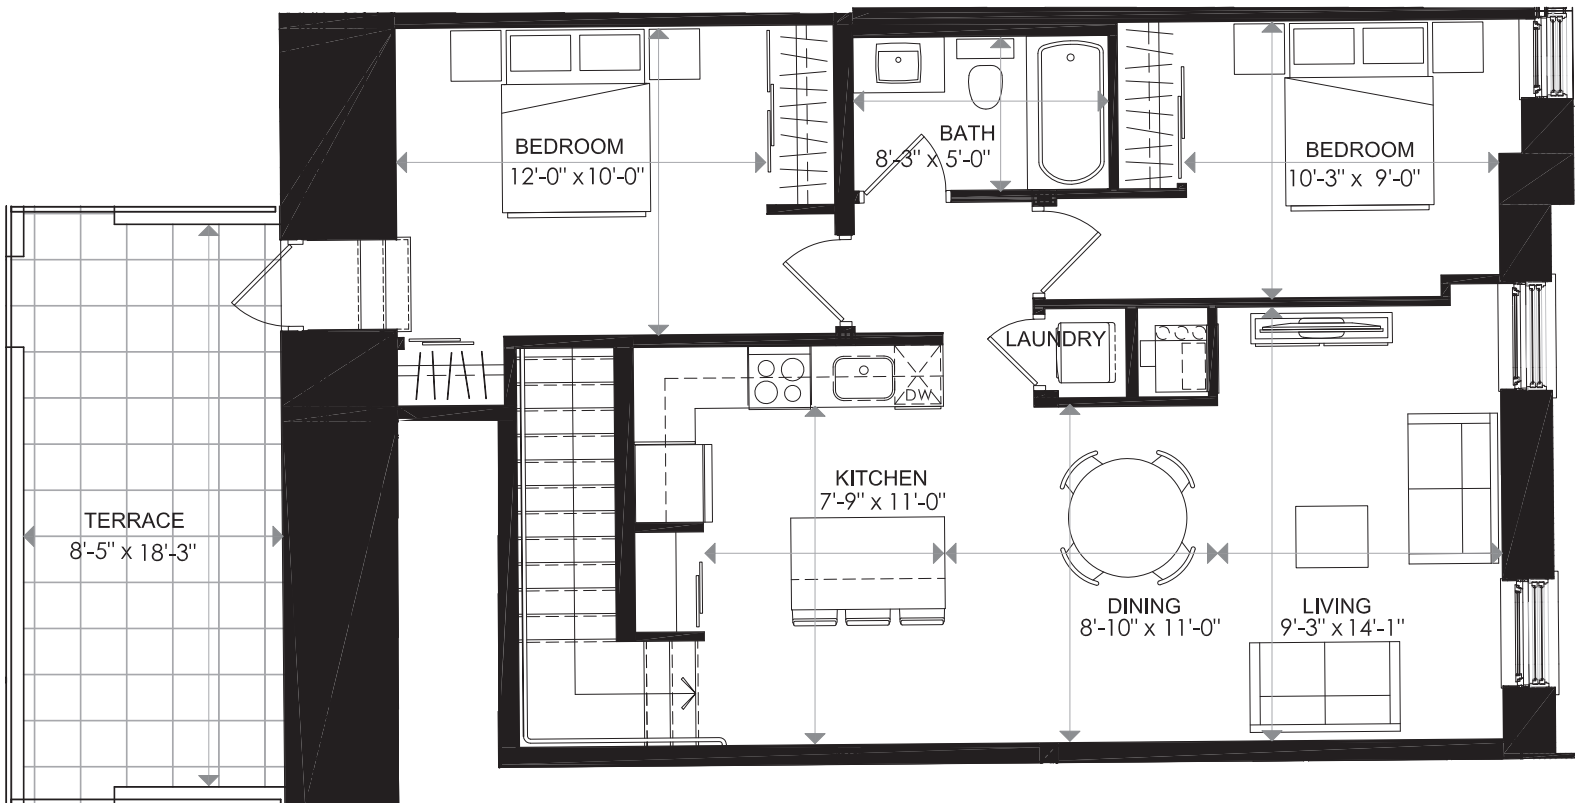

ENTRY AT LEVEL 1

# 1140 WELLINGTON

## 1140 WELLINGTON

LEVEL 2 - BETHANY HOPE BUILDING  
UNIT BH3

INDOOR LIVING 930 sq. ft  
TERRACE 153 sq. ft  
TOTAL 1083 sq. ft

2 BEDROOM

18/02/16