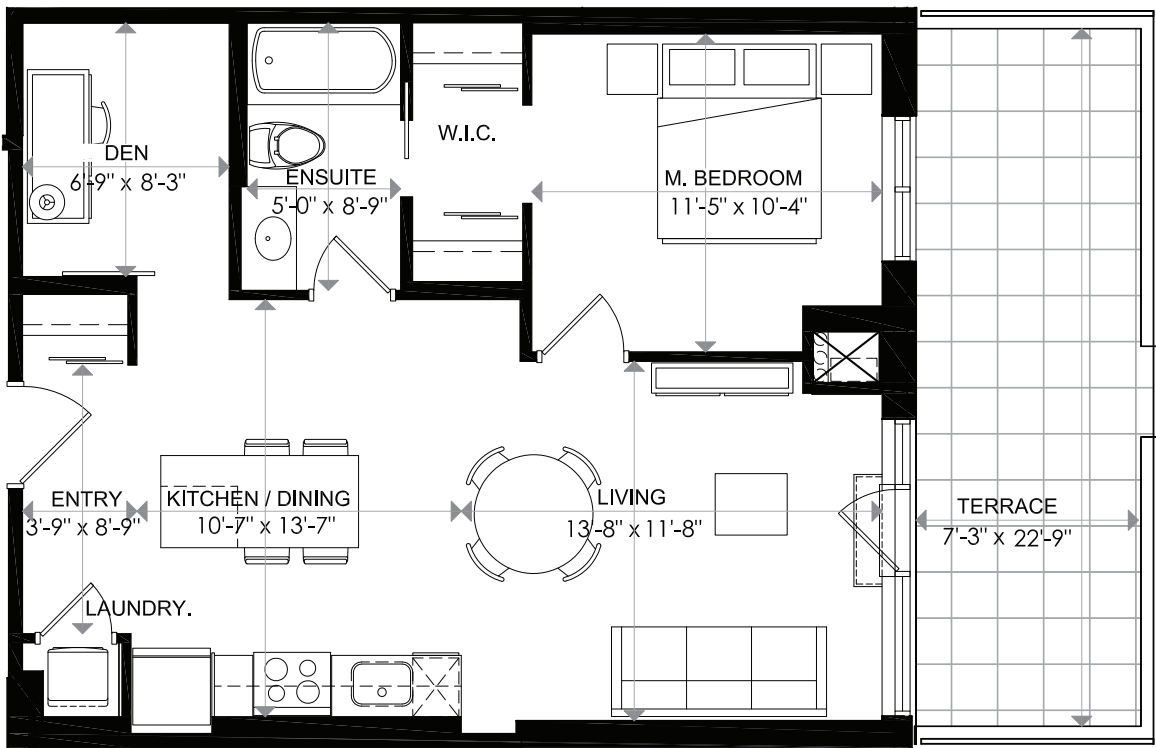

# 1140 WELLINGTON

## 1140 WELLINGTON

LEVEL 2 - UNIT 4  
1 BEDROOM + DEN

INDOOR LIVING 697 sq. ft  
TERRACE 165 sq. ft  
TOTAL 862 sq. ft

0 1 2 m

18/02/16